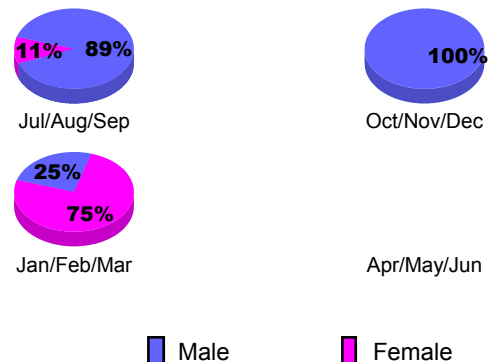

**Club Results 2012-2013**

Goal, New, Dropped, Gain/Loss

**YTD Status Quo Clubs 2012-2013**

Status Quo Clubs Compared to Status Quo Members

**Club Gain/Loss 2012-2013**

**MEMBERSHIP**

Month	Net Memb Goal	Actual New Memb	Actual Dropped Memb	Gain/Loss of Memb
<b>2012-2013</b>				
Jul/Aug/Sep	30	60	40	20
Oct/Nov/Dec	55	25	27	-2
Jan/Feb/Mar	10	35	32	3
Apr/May/June	0	43	73	-30
<b>Totals</b>	<b>95</b>	<b>163</b>	<b>172</b>	<b>-9</b>

**Membership Results 2012-2013**

Goal, New, Dropped, Gain/Loss

**Gender Comparison 2012-2013**

**Membership Gain/Loss 2012-2013**