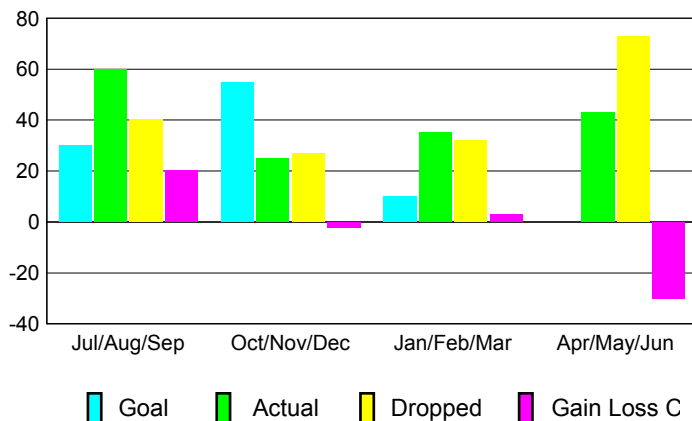

GMT: **SHINOBU GOTO**

Location: **JAPAN**

GMT CA: **5**

**CLUBS**

Month	New Club Goal	Actual New Clubs	Actual Dropped Clubs	Gain/Loss of Clubs
<b>2012-2013</b>				
Jul/Aug/Sep	0	0	0	0
Oct/Nov/Dec	1	0	0	0
Jan/Feb/Mar	0	0	0	0
Apr/May/June	0	0	0	0
<b>Totals</b>	<b>1</b>	<b>0</b>	<b>0</b>	<b>0</b>

**Club Results 2012-2013**

Goal, New, Dropped, Gain/Loss

**YTD Status Quo Clubs 2012-2013**

Status Quo Clubs Compared to Status Quo Members

**Club Gain/Loss 2012-2013**

**MEMBERSHIP**

Month	Net Memb Goal	Actual New Memb	Actual Dropped Memb	Gain/Loss of Memb
<b>2012-2013</b>				
Jul/Aug/Sep	30	60	40	20
Oct/Nov/Dec	55	25	27	-2
Jan/Feb/Mar	10	35	32	3
Apr/May/June	0	43	73	-30
<b>Totals</b>	<b>95</b>	<b>163</b>	<b>172</b>	<b>-9</b>

**Membership Results 2012-2013**

Goal, New, Dropped, Gain/Loss

**Gender Comparison 2012-2013**

**Membership Gain/Loss 2012-2013**